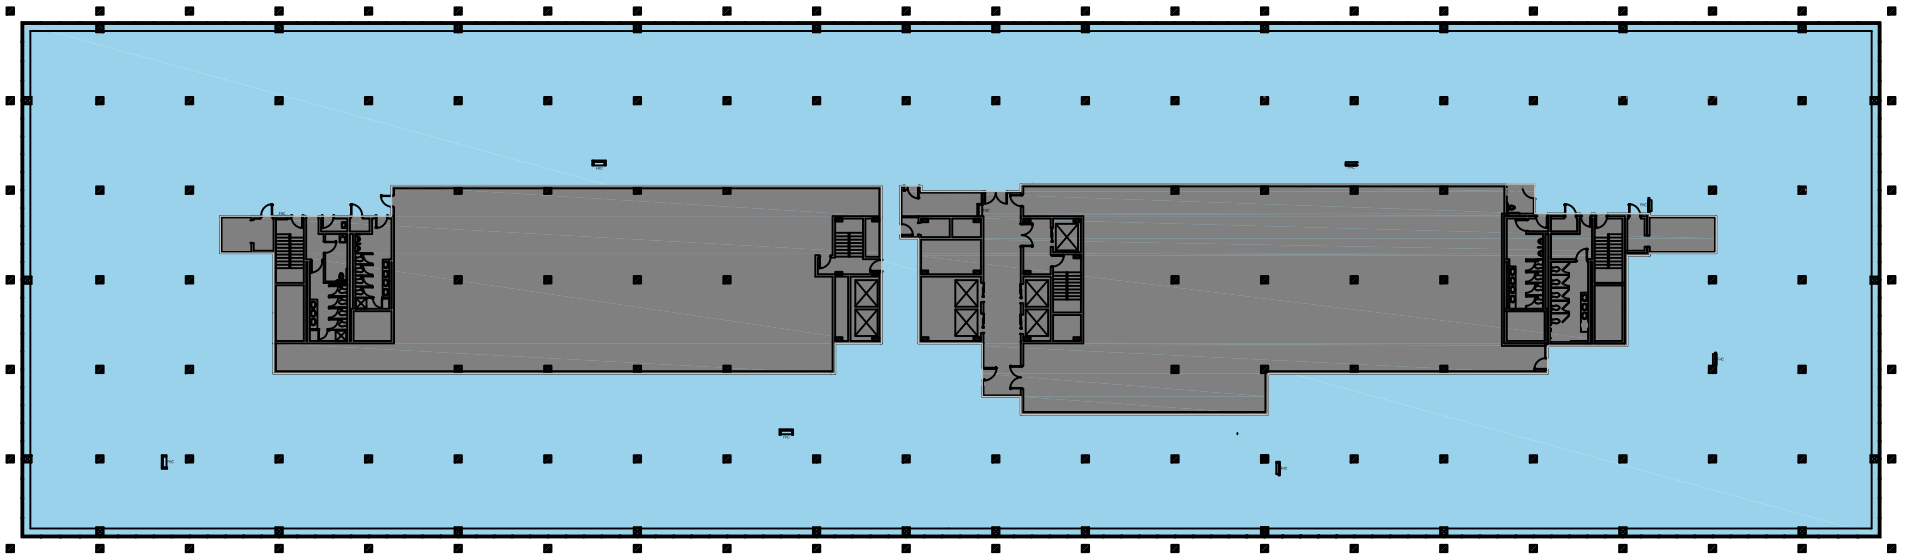

EXPERIENCE THE NEW
BLUE HILL PLAZA

TWO BLUE HILL PLAZA
ENTIRE 6TH FLOOR - 61,679 SQ. FT.

Scale: N.T.S 

WWW.BLUEHILLPLAZA.COM

JAMES B. TULLY
Executive Vice President
james.tully@cbre.com
201.712.5804

SEAN MORLEY
First Vice President
sean.morley@cbre.com
201.712.5662