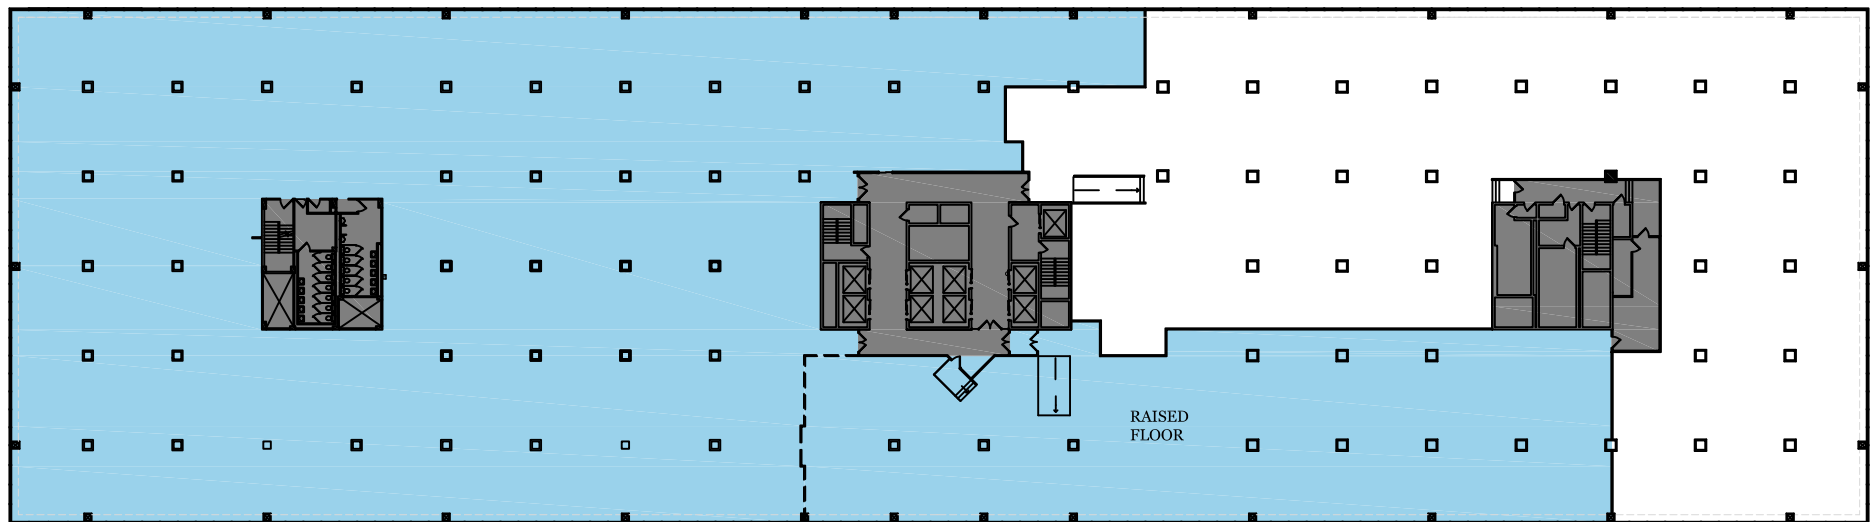

EXPERIENCE THE NEW
BLUE HILL PLAZA

TWO BLUE HILL PLAZA
PARTIAL 1ST FLOOR - 52,077 SQ. FT.

Scale: N.T.S. 

WWW.BLUEHILLPLAZA.COM

JAMES B. TULLY
Executive Vice President
james.tully@cbre.com
201.712.5804

JON MEISEL
Senior Vice President
jon.meisel@cbre.com
732.509.2843