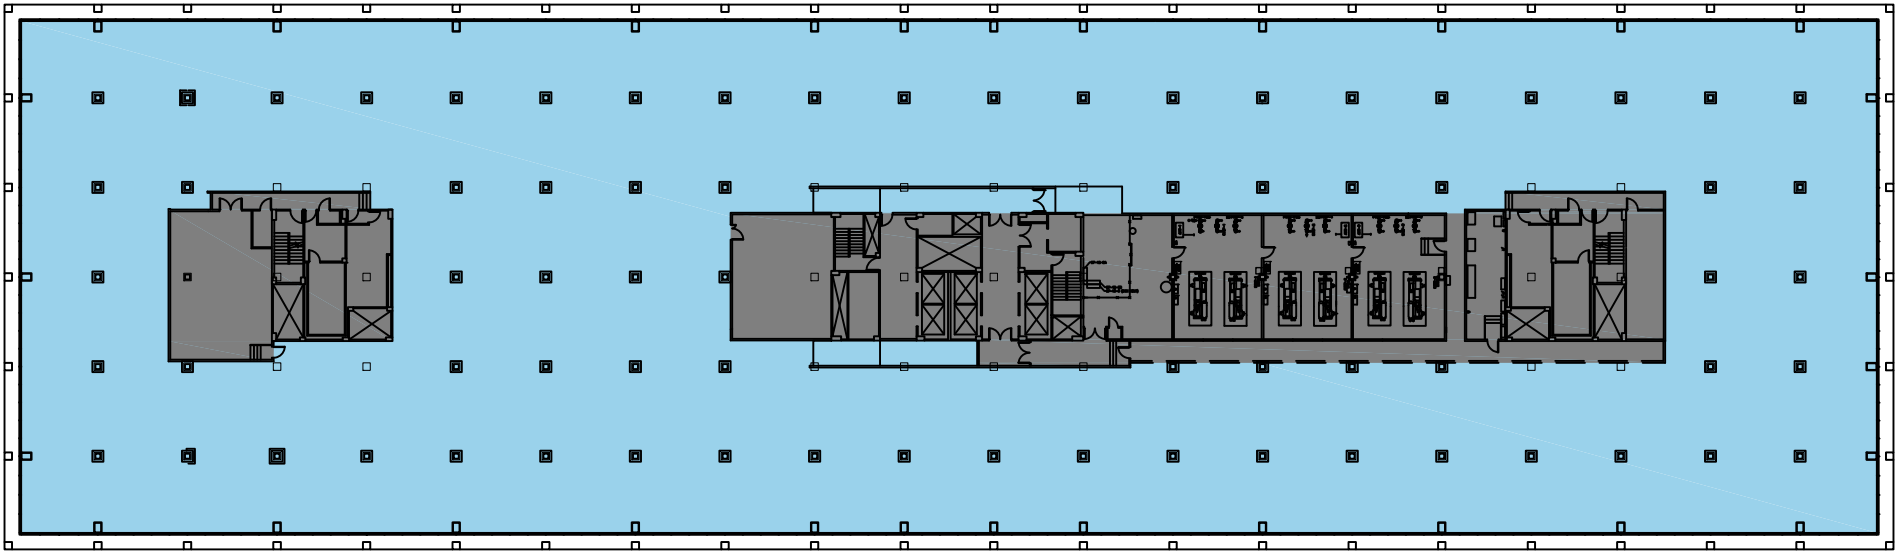

EXPERIENCE THE NEW BLUE HILL PLAZA

TWO BLUE HILL PLAZA ENTIRE 5TH FLOOR - 75,000 SQ. FT.

Scale: N.T.S. 

WWW.BLUEHILLPLAZA.COM

JAMES B. TULLY
Executive Vice President
james.tully@cbre.com
201.712.5804

JON MEISEL
Senior Vice President
jon.meisel@cbre.com
732.509.2843