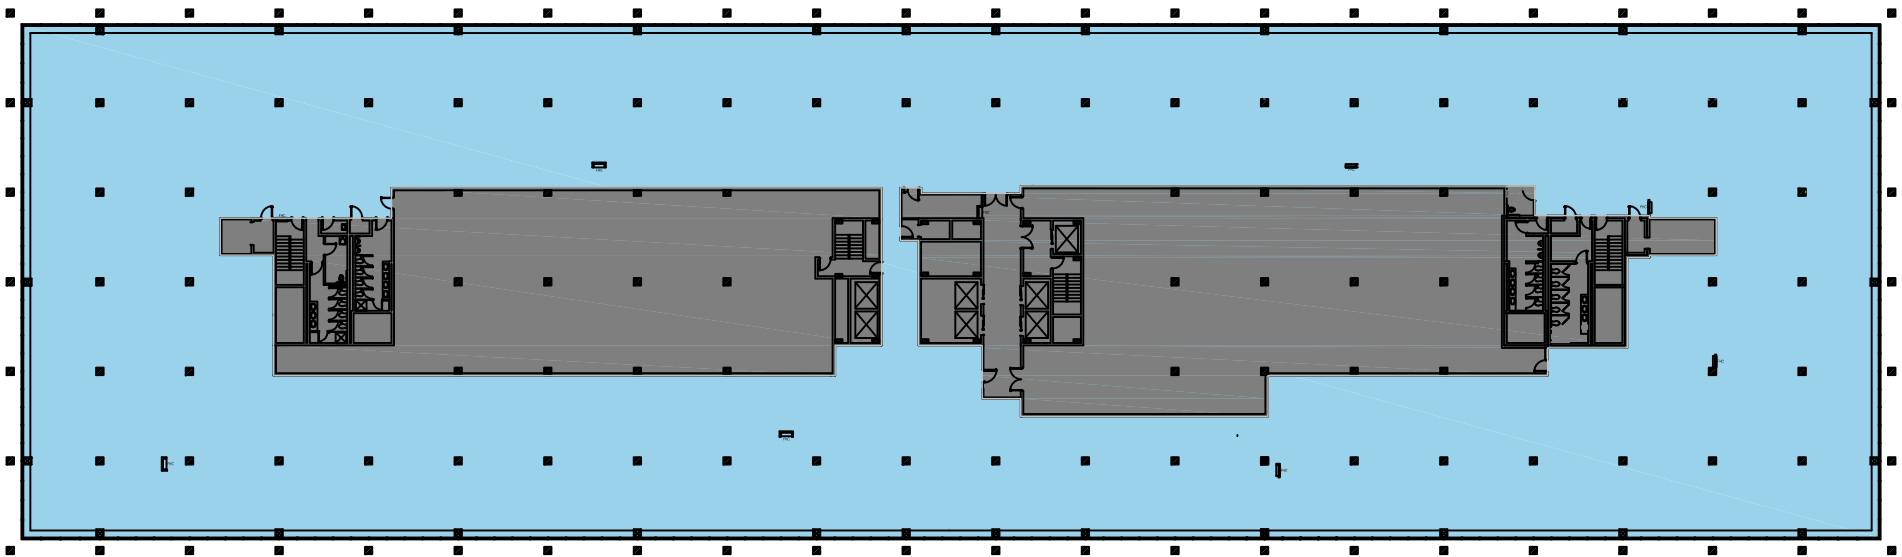

EXPERIENCE THE NEW  
**BLUE HILL PLAZA**

**TWO BLUE HILL PLAZA**  
**ENTIRE 6TH FLOOR - 61,679 SQ. FT.**

Scale: N.T.S 

[WWW.BLUEHILLPLAZA.COM](http://WWW.BLUEHILLPLAZA.COM)

**JAMES B. TULLY**  
Executive Vice President  
[james.tully@cbre.com](mailto:james.tully@cbre.com)  
201.712.5804